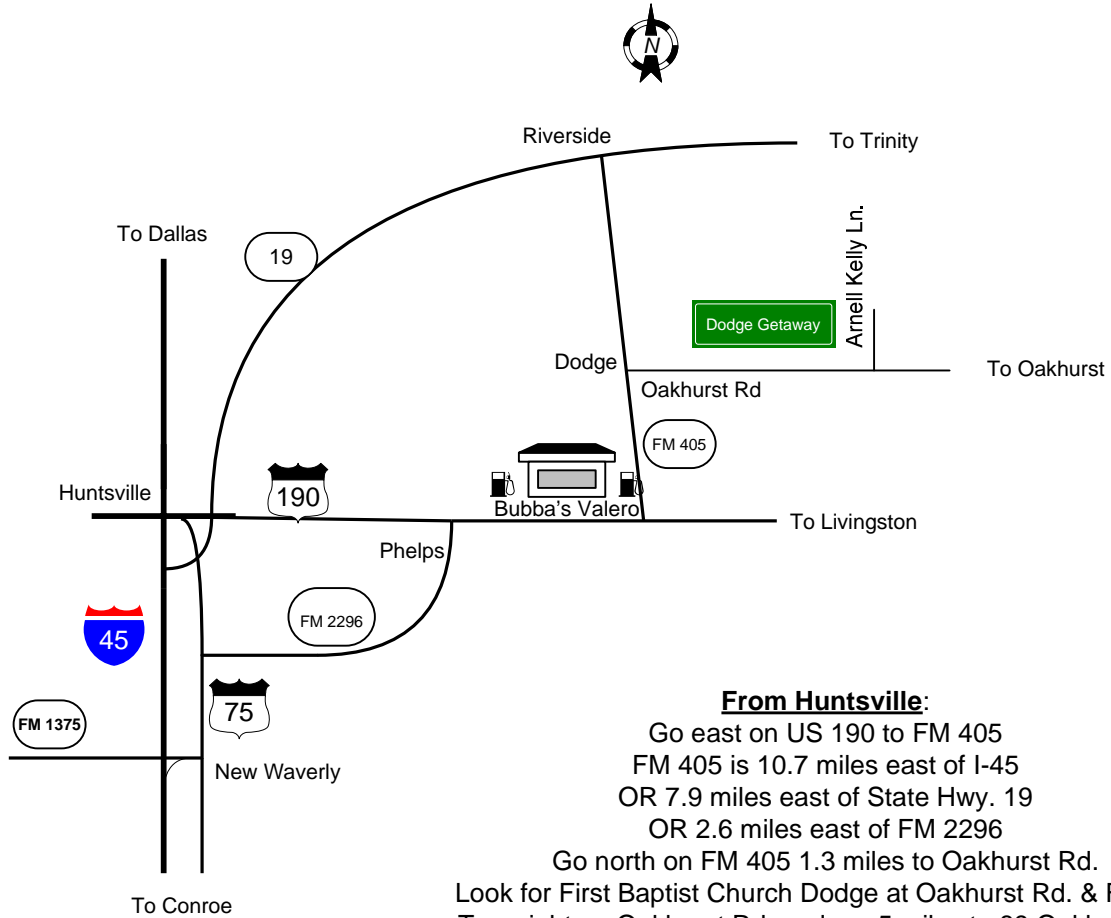

# Directions to The Dodge Getaway

## **From Huntsville:**

Go east on US 190 to FM 405  
FM 405 is 10.7 miles east of I-45  
OR 7.9 miles east of State Hwy. 19  
OR 2.6 miles east of FM 2296

Go north on FM 405 1.3 miles to Oakhurst Rd.  
Look for First Baptist Church Dodge at Oakhurst Rd. & FM 405  
Turn right on Oakhurst Rd. and go .5 miles to 89 Oakhurst Rd.  
The Dodge Getaway Office is next to the mobil home  
For More Info: Call 936-295-1245

## **From Livingston:**

Go west on US 190 to FM 405  
FM 405 is 32.2 miles west of US 59  
OR 16.5 miles west of Lake Livingston  
OR 10.3 miles west of Point Blank

Go north on FM 405 1.3 miles to Oakhurst Rd.  
Look for First Baptist Church Dodge at Oakhurst Rd. & FM 405  
Turn right on Oakhurst Rd. and go .5 miles to 89 Oakhurst Rd.  
The Dodge Getaway Office is next to the mobil home  
For More Info: Call 936-295-1245